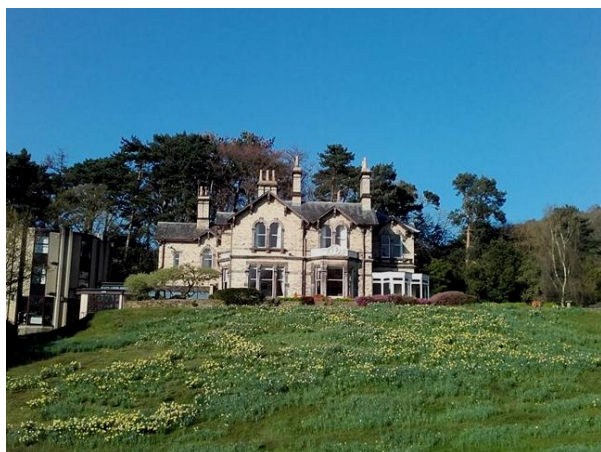

Workshop Facilitators:

Mary Rose Fitzsimmons HHS, Fr. Richard Sloan, Sheila McNamara RSCJ, Silvia Berezcki HHS

The total cost is £1,250 per person, which is inclusive of accommodation, resources and team fees.